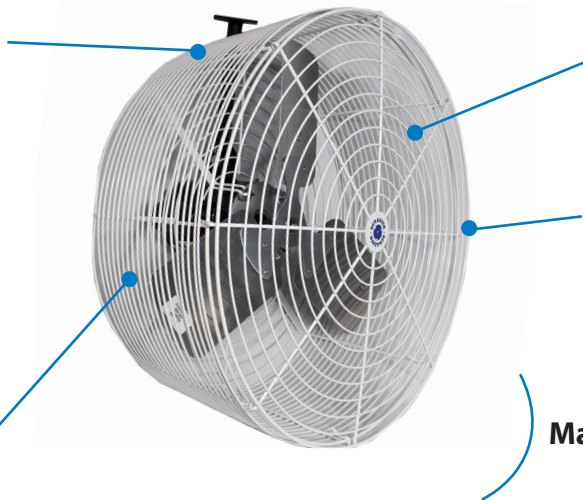

## Versa-Kool® VK24 24" Circulation Fan with Tapered Guards, Cord & Mount—7860 CFM, 1/2 HP, 115/230 Volt

- HEAVY-DUTY—great for outside events and tents
- LEGENDARY—greater air movement and superior cooling
- BEST-IN-CLASS—deep-guard design for low noise levels and unrivaled safety
- Matched heavy-duty motor and blades
- 2-year limited warranty and a powder-coated steel ceiling mount bracket included

### Product Description

The Versa-Kool® VK24 24" Circulation Fan with Tapered Guards, Cord & Mount—7860 CFM, 1/2 HP, 115/230 Volt is the ideal cooling solution for outside events and tents. Engineered to produce greater air movement and superior cooling, it's the right choice no matter the application. The best-in-class deep-guard design creates extreme airflow, low noise levels, and unrivaled safety. The matched heavy-duty motor and blades provide maximum velocity, and the specifically designed, powder-coated steel guards give this legendary fan its trusted durability, long life, and corrosion resistance. Plus, the supplied powder-coated steel ceiling mount bracket makes for easy installation. Includes a 2-year limited warranty.

**Powder-Coated Steel Ceiling Mount Bracket and Power Cord Included**

**Best-in-Class Deep-Guard Design**

**Specifically Designed, Powder-Coated Steel Guards**

**Matched Heavy-Duty Motor and Blades**

**Made in the USA**

## Features and Benefits

- Great for outside events and tents
- Engineered to produce greater air movement and superior cooling
- Best-in-class deep-guard design for extreme air flow, low noise levels, and safety
- Specifically designed, powder-coated steel guards for trusted durability and corrosion resistance
- Maximum velocity for up to 7860 CFM
- Matched heavy-duty motor and blades
- Powder-coated steel ceiling mount bracket included
- Power cord included, not pre-wired
- Wide variety of mounting options available
- Misting kits available for even greater cooling
- Assembled in the USA
- 2-year limited warranty