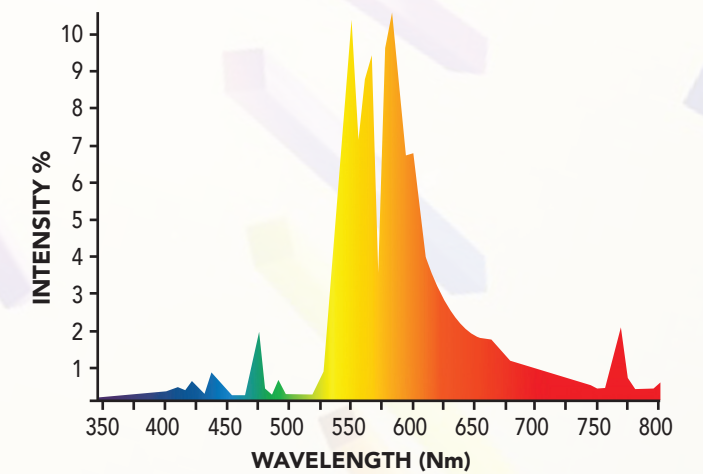

Grower's Choice 2K 600W DE Super HPS Lamp

The Grower's Choice Super High Pressure Sodium (HPS) Lamp is the classic and most popular choice for flowering rooms. High Pressure Sodium Lamps can be used through the vegetative and flowering stages, but the yellow spectral output makes them optimal for flowering.

Features:

- Enhanced green and blue for more natural growth
- Ultra high output: 1050 $\mu\text{mol/s}$
- Peaks in the Far-red range to stimulate metabolic activity in flowering
- Long useable life: 90% at 10,000 hours

MSRP: $99

*Always wear protective lenses when operating near HID lamps.

Specifications

- NG600W T32.5 DE (K12*30S)
- SKU#: GC600W2K01

Performance Data

- Light output (Lumens @ 100 Hours).....90000
- Lumens per Watt (lm/w).....150
- Rated life (Hours @ 10 Hour / start).....15000
- Correlated Color Temperature (K).....2000
- Color Rendering Index (CRI) or (Ra).....-
- Photon flux ($\mu\text{mol/s}$).....1050
- Burning Position.....HOR $\pm$ 15°

Physical Data/Requirements

- Max.Base Temperature ($^{\circ}\text{C}$).....250
- Max.Bulb Temperature ($^{\circ}\text{C}$).....700
- Luminaire Type.....Open/Enclosed

Lamp Electrical Data/Requirements

- ANSI Standard Ballast.....ANSI-S106/E
- Lamp Wattage (W).....600W
- Lamp Operating Voltage(V).....110V
- Lamp Operating Current(Amps).....6.0A
- Min.-Max.Starting pulse (Peak KV).....4-5
- Min.Open Circuit Voltage (RMS).....198V
- Min.Pulse Width @ 4500V(Microseconds).....1
- Min.Pulse Rate per 1/2Cycle.....1
- Pulse position (Electrical Degrees).....60-90, 240-270

600W