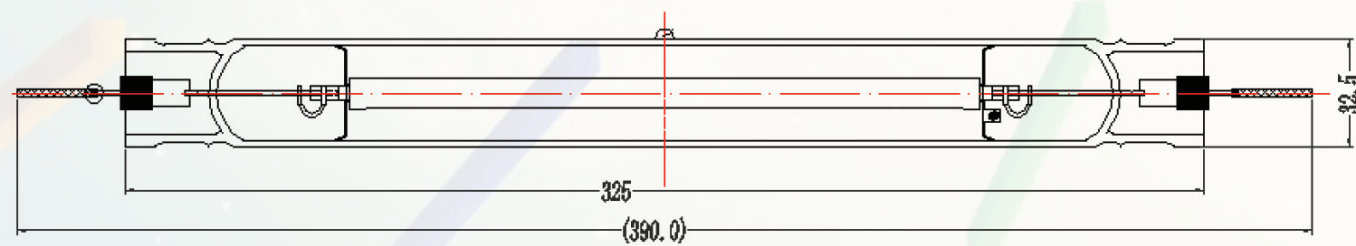

Features:

- Enhanced green and blue for more natural growth
- Ultra high output: 1050 $\mu\text{mol/s}$
- Peaks in the Far-red range to stimulate metabolic activity in flowering
- Long useable life: 90% at 10,000 hours

2K 600W DE HPS

MSRP: \$99

*Always wear protective lenses when operating near HID lamps.

Specifications

- NG600W T32.5 DE (K12*30S)
- SKU#: GC600W2K01

Performance Data

- Light output (Lumens @ 100 Hours).....90000
- Lumens per Watt (lm/w).....150
- Rated life (Hours @ 10 Hour / start).....15000
- Correlated Color Temperature (K).....2000
- Color Rendering Index (CRI) or (Ra).....-
- Photon flux ($\mu\text{mol/s}$).....1050
- Burning Position.....HOR \pm 15°

Physical Data/Requirements

- Max.Base Temperature ($^{\circ}\text{C}$).....250
- Max.Bulb Temperature ($^{\circ}\text{C}$).....700
- Luminaire Type.....Open/Enclosed

Lamp Electrical Data/Requirements

- ANSI Standard Ballast.....ANSI-S106/E
- Lamp Wattage (W).....600W
- Lamp Operating Voltage(V).....110V
- Lamp Operating Current(Amps).....6.0A
- Min.-Max.Starting pulse (Peak KV).....4-5
- Min.Open Circuit Voltage (RMS).....198V
- Min.Pulse Width @ 4500V(Microseconds).....1
- Min.Pulse Rate per 1/2Cycle.....1
- Pulse position (Electrical Degrees).....60-90, 240-270