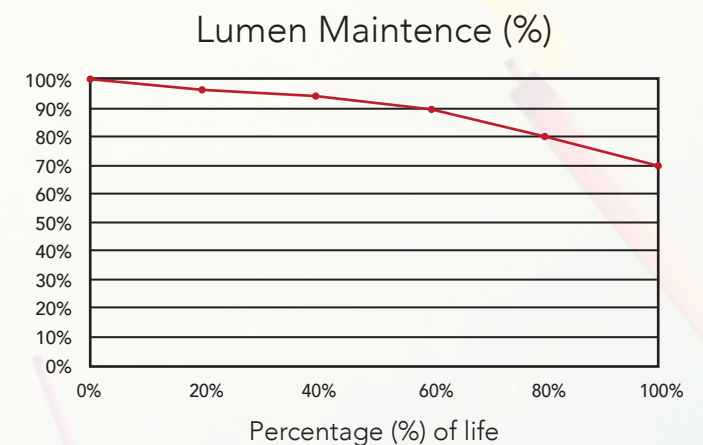

Grower's Choice 2K 600W DE Super HPS Lamp

The Grower's Choice Super High Pressure Sodium (HPS) Lamp is the classic and most popular choice for flowering rooms. High Pressure Sodium Lamps can be used through the vegetative and flowering stages, but the yellow spectral output makes them optimal for flowering.

Features:

- Enhanced green and blue for more natural growth
- Ultra high output: 1050 $\mu\text{mol/s}$
- Peaks in the Far-red range to stimulate metabolic activity in flowering
- Long useable life: 90% at 10,000 hours

MSRP: $99

*Always wear protective lenses when operating near HID lamps.

Specifications

- NG600W T32.5 DE (K12*30S)
- SKU#: GC600W2K01

Performance Data

- Light output (Lumens @ 100 Hours).....90000
- Lumens per Watt (lm/w).....150
- Rated life (Hours @ 10 Hour / start).....15000
- Correlated Color Temperature (K).....2000
- Color Rendering Index (CRI) or (Ra).....-
- Photon flux ($\mu\text{mol/s}$).....1050
- Burning Position.....HOR $\pm$ 15°

Physical Data/Requirements

- Max.Base Temperature ($^{\circ}\text{C}$).....250
- Max.Bulb Temperature ($^{\circ}\text{C}$).....700
- Luminaire Type.....Open/Enclosed

Lamp Electrical Data/Requirements

- ANSI Standard Ballast.....ANSI-S106/E
- Lamp Wattage (W).....600W
- Lamp Operating Voltage(V).....110V
- Lamp Operating Current(Amps).....6.0A
- Min.-Max.Starting pulse (Peak KV).....4-5
- Min.Open Circuit Voltage (RMS).....198V
- Min.Pulse Width @ 4500V(Microseconds).....1
- Min.Pulse Rate per 1/2Cycle.....1
- Pulse position (Electrical Degrees).....60-90, 240-270

600W