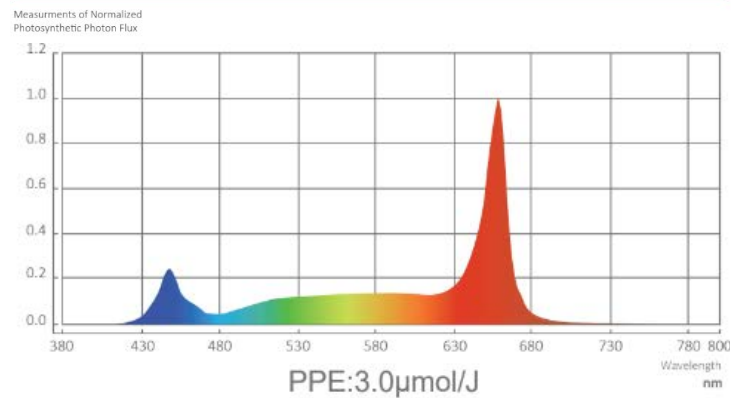

Product Spectrum