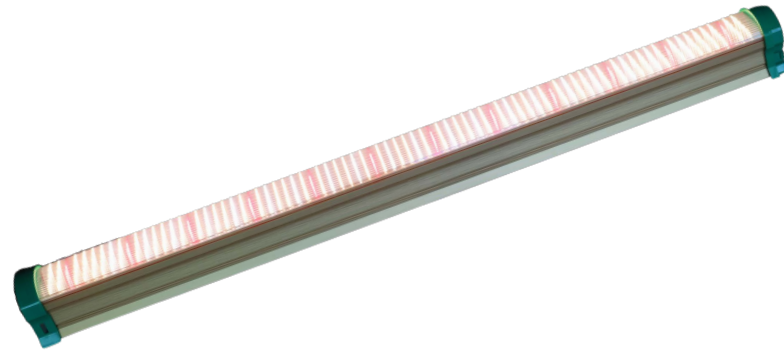

Under Canopy Light

Create a more even VPD across the top, middle, and bottom of your plants, enhancing your flowers and eliminating B-buds altogether with Grower's Choice Under Canopy Light. Our optimized 3.0 red spectrum is proven to improve flower quality, density, and yield. With an IP66 rating, this light is designed for easy cleaning and provides robust protection against IPM sprays and irrigation mishaps. Enjoy seamless power and data chaining through the same connections—no extra wires needed.

| Grower's Choice Under Canopy Light | |
|------------------------------------|----------------------|
| Spectrum | FSA |
| Power | 120w |
| Efficacy | 3.07 μ mol/J |
| PPF | 371 μ mol/s |
| Dimming | 0-10V |
| Rated | IP66 |
| Voltage | 120-277V or 277-480V |
| Weight | 2.7kg/5.95lbs |
| Dimensions | 44.4"X3.55"X3.21" |
| Lifespan | L90:50000 Hours |
| Daisy Chain | Up to 30 lights |