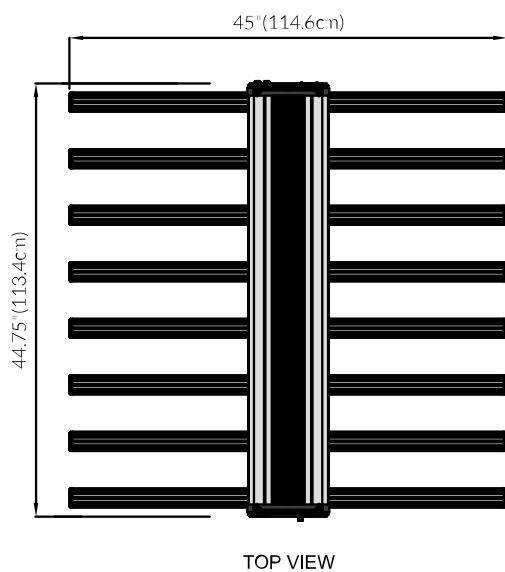

4、 WARNINGS

- Before installing, servicing, or performing routine maintenance, follow these general precautions.
- For the installation: if you are unsure about the installation or maintenance of this fixture, consult a qualified licensed electrician and check your local electrical code.
- Do not make or alter any open holes in an enclosure of wiring or electrical components during kit installation.
- Turn off the power and unplug fixture when you perform any maintenance.
- Verify that supply voltage is correct by comparing it with the information on spec label.
- Avoid hitting, bending or causing mechanical stress to the fixture.
- DO NOT cover or block any part of the fixture during operation.