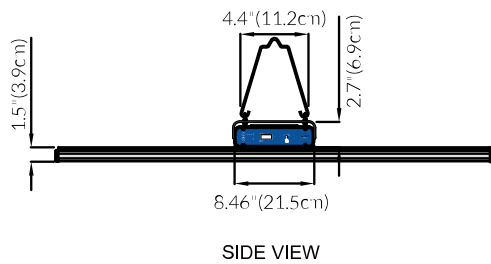

4、 WARNINGS

- Before installing, servicing, or performing routine maintenance, follow these general precautions.
- For the installation: if you are unsure about the installation or maintenance of this fixture, consult a qualified licensed electrician and check your local electrical code.
- Do not make or alter any open holes in an enclosure of wiring or electrical components during kit installation.
- Turn off the power and unplug fixture when you perform any maintenance.
- Verify that supply voltage is correct by comparing it with the information on spec label.
- Avoid hitting, bending or causing mechanical stress to the fixture.
- DO NOT cover or block any part of the fixture during operation.