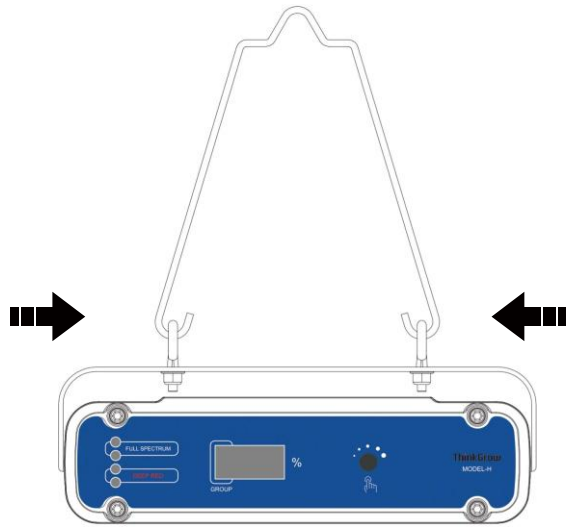

2、SPECIFICATIONS

PPF:	1700 $\mu\text{mol/s}$
Efficacy:	2.7 $\mu\text{mol/J}$
Input Power:	630W
Input Voltage: Voltaje de entrada:	100-277VAC,50/60Hz 100-277VAC,50/60Hz
Certificatiins: Certificación :	ETL/FCC ETL/FCC
Power Factor:	$\geq 90\%$
Fixture Dimensions/Weight:	45"L x 44.75" W x 3.75" H / 38.8 lbs
Mounting Height:	> 6" (15.2cm) Above Canopy
Lifetime:	L90 : > 54,000 hrs
Warranty:	5 Years Standard Warranty
Input Voltage:	Autosensing 100-277 V
Amp Draw:	120V/5.24A, 240V/2.71A, 277V/2.41A
Working Environments :	Temperature 32-104 °F
	Humidity \leq 90%

3、SPECTRA

◆ PRODUCT DIMENSION

4、 WARNINGS

- Before installing, servicing, or performing routine maintenance, follow these general precautions.
- For the installation: if you are unsure about the installation or maintenance of this fixture, consult a qualified licensed electrician and check your local electrical code.
- Do not make or alter any open holes in an enclosure of wiring or electrical components during kit installation.
- Turn off the power and unplug fixture when you perform any maintenance.
- Verify that supply voltage is correct by comparing it with the information on spec label.
- Avoid hitting, bending or causing mechanical stress to the fixture.
- DO NOT cover or block any part of the fixture during operation.

5、INSTALLATION

1. Driver Mounting

Strut Mounting

Suspended Mounting

2. Light bars Mounting

3. Connecting Power

Use the 240V power cord with a Push-lock waterproof connector to connect power to the fixture input power port.