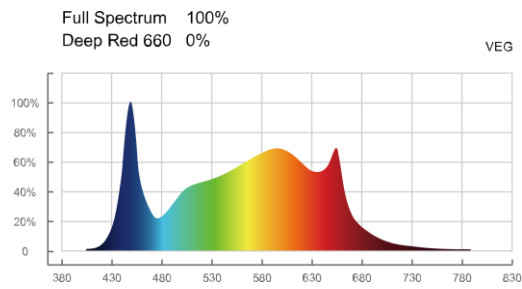

◆ PRODUCT DIMENSION