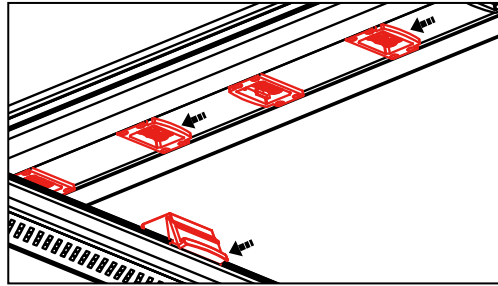

5、INSTALLATION

1. Driver Mounting

Strut Mounting

Suspended Mounting

2. Light bars Mounting

3. Connecting Power

Use the 240V power cord with a Push-lock waterproof connector to connect power to the fixture input power port.