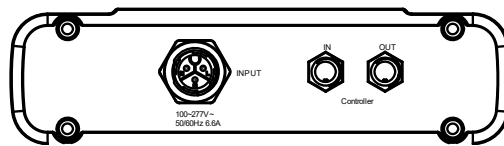

5、INSTALLATION

1. Driver Mounting

Strut Mounting

Suspended Mounting

2. Light bars Mounting

3. Connecting Power

Use the 240V power cord with a Push-lock waterproof connector to connect power to the fixture input power port.

4. Connecting Controller (Optional)

The Model-W only compatible with TroiMaster Hydro-X control system. With the TroiMaster lighting adaptor LMA-T, two spectrum channels can be controlled individually to adjust the spectrum from the Hydro-X controller. One LMA-T adaptor could run up to 256 fixtures.