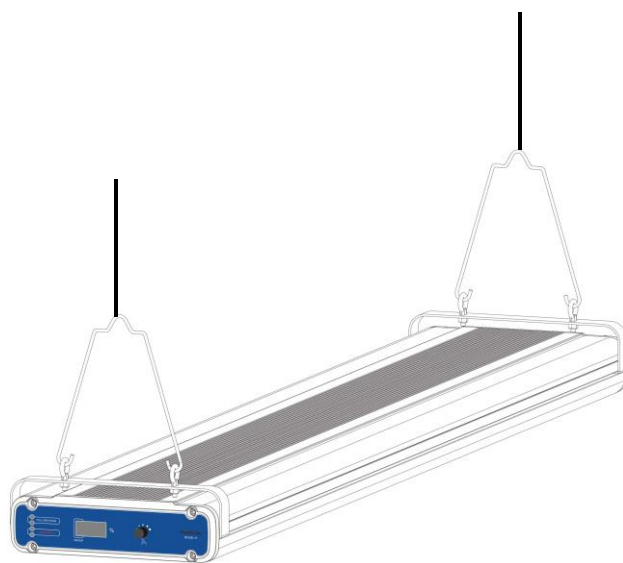

MODEL-W

1、OVERVIEW

The Model-W is a high performance LED grow light for the horticulture cultivation. It is designed for high PPF/D cultivation practices. Full spectrum design covers each critical phase of growth from vegetative to flowering. An independent Far Red 730nm channel is designed to target Phytochrome Far Red in photomorphogenic lighting applications. Base on research, introducing far-red light after the lights have been turned off can lengthen the dark period to encourage the flowering process.

2、SPECIFICATIONS

PPF:	1700 $\mu\text{mol/s}$
Efficacy:	2.7 $\mu\text{mol/J}$
Input Power:	630W
Input Voltage: Voltaje de entrada:	100-277VAC,50/60Hz 100-277VAC,50/60Hz
Certificatiins: Certificación :	ETL/FCC ETL/FCC
Power Factor:	$\geq 90\%$
Fixture Dimensions/Weight:	45"L x 44.75" W x 3.75" H / 38.8 lbs
Mounting Height:	> 6" (15.2cm) Above Canopy
Lifetime:	L90 : > 54,000 hrs
Warranty:	5 Years Standard Warranty
Input Voltage:	Autosensing 100-277 V
Amp Draw:	120V/5.24A, 240V/2.71A, 277V/2.41A
Working Environments :	Temperature 32-104 °F
	Humidity \leq 90%

5、INSTALLATION

1. Driver Mounting

Strut Mounting

Suspended Mounting

2. Light bars Mounting

3. Connecting Power

Use the 240V power cord with a Push-lock waterproof connector to connect power to the fixture input power port.