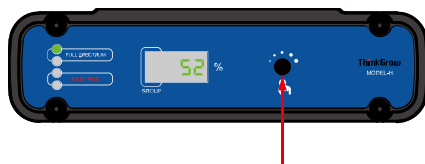

6. ON BOARD OPERATION

Press to change channel, rotate to adjust power.