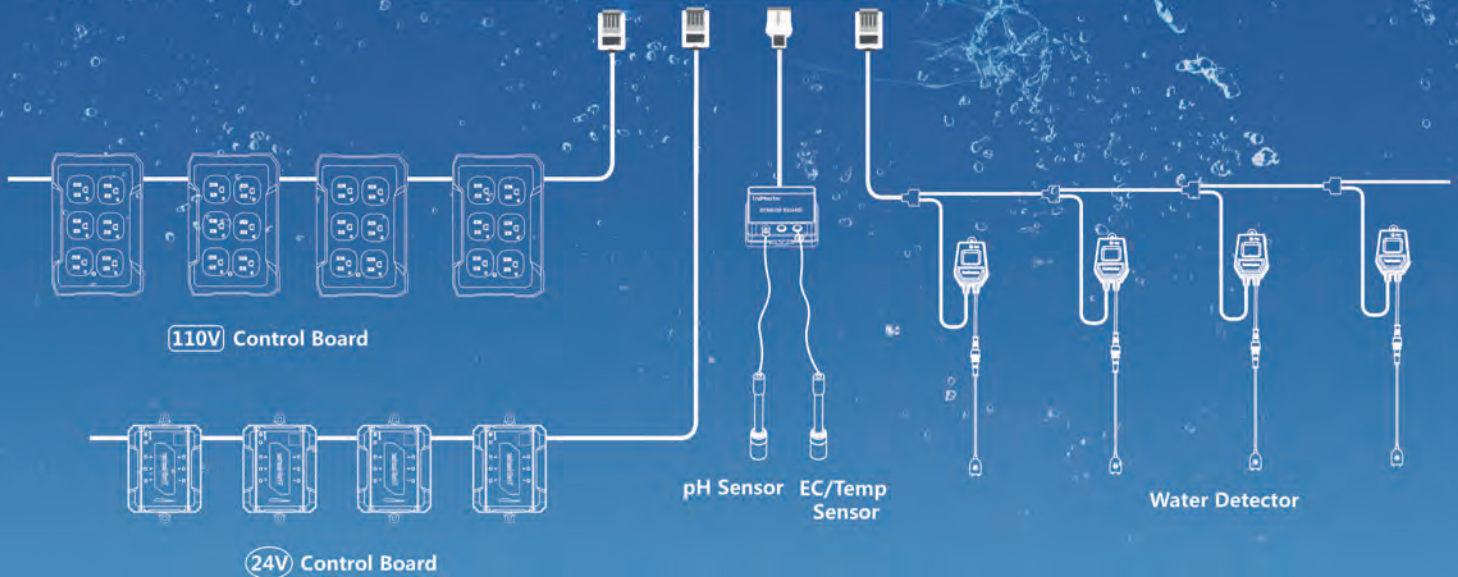

TrolMaster

Aqua-X Irrigation Control System

- Managing multiple rooms, multiple zones delivery
- Control up to 30 output (24V or 110V)
- Water detectors for watering schedule confirmation
- pH, EC and Temp monitor and data logging
- Free smartphone App with alerts and historical chart

TrolMaster

Aqua-X Irrigation Control System Product List

NFS-1
Aqua-X Controller

Aqua-X Controller with Water Detector set,
Free Smartphone App

OA6-24
24V Control Board

With 6 Individually-Controlled
24V Outputs

OA6-110
110V Control Board

With 6 Individually-Controlled
110V Outputs

PCT-1
2 in 1 Sensor (EC+Temp)

Reservoir EC+ Temperature Sensor

PCT-2
EC+Temp Sensor

Inline EC+Temp Sensor

PPH-1
pH Sensor

Reservoir pH Sensor

TSS-2
Touch Spot Set B

Touch Spot + 10' Extension Cable

DSP-1
Program Device Station

Single 110V Output (DSP-1 from
Aqua-X system)