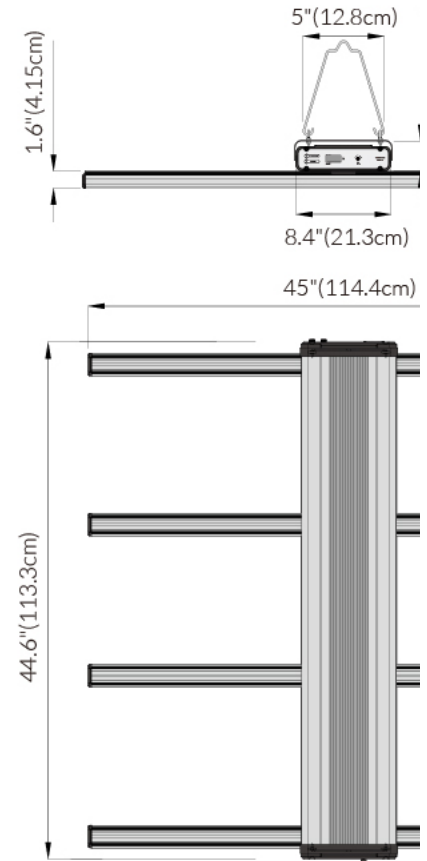

MODEL-V

HORTICULTURE LED GROW LIGHT

SPECIFICATIONS

PPF:	> 900 $\mu\text{mol/s}$
Efficacy:	> 2.6 $\mu\text{mol/J}$
Input Power:	Max 350W (Full Spectrum) / 10W (Far Red)
Power Factor:	$\geq 90\%$
Fixture Dimensions/Weight:	45"L x 44.6" W x 4.44" H / 23.62 lbs
Mounting Height:	> 6" (15.2cm) Above Canopy
Lifetime:	L90: > 54,000 hrs
Warranty:	5 Years Standard Warranty
Input Voltage:	Autosensing 100-277 V
Amp Draw:	120V/3.63A, 240V/1.34A, 277V/1.2A
Group Control:	YES

MODEL-W (Tested at 6" / Tested at 12")

Average PPFD 514/ 461

DIMENSIONS

FEATURES

- OUTSTANDING EFFICIENCY
- PLUG AND PLAY
- ON-BOARD DIMMING
- FULL SPECTRUM DESIGN
- INDEPENDENT FAR RED CHANNEL
- EXTERNAL CONTROLLABILITY
- GROUP CONTROL

SPECTRUM

MODEL-V

HORTICULTURE LED GROW LIGHT

SPECIFICATIONS

PPF:	> 900 $\mu\text{mol/s}$
Efficacy:	> 2.6 $\mu\text{mol/J}$
Input Power:	Max 350W (Full Spectrum) / 10W (Far Red)
Power Factor:	$\geq 90\%$
Fixture Dimensions/Weight:	45"L x 44.6" W x 4.44" H / 23.62 lbs
Mounting Height:	> 6" (15.2cm) Above Canopy
Lifetime:	L90: > 54,000 hrs
Warranty:	5 Years Standard Warranty
Input Voltage:	Autosensing 100-277 V
Amp Draw:	120V/3.63A, 240V/1.34A, 277V/1.2A
Group Control:	YES