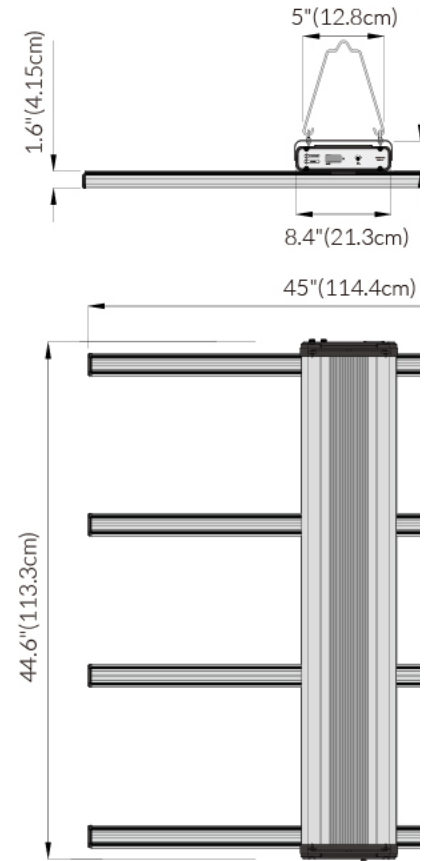

MODEL-V

HORTICULTURE LED GROW LIGHT

SPECIFICATIONS

PPF:	> 900 $\mu\text{mol/s}$
Efficacy:	> 2.6 $\mu\text{mol/J}$
Input Power:	Max 350W (Full Spectrum) / 10W (Far Red)
Power Factor:	$\geq 90\%$
Fixture Dimensions/Weight:	45"L x 44.6" W x 4.44" H / 23.62 lbs
Mounting Height:	> 6" (15.2cm) Above Canopy
Lifetime:	L90: > 54,000 hrs
Warranty:	5 Years Standard Warranty
Input Voltage:	Autosensing 100-277 V
Amp Draw:	120V/3.63A, 240V/1.34A, 277V/1.2A
Group Control:	YES

MODEL-W (Tested at 6" / Tested at 12")

Average PPFD 514/ 461

DIMENSIONS

FEATURES

- OUTSTANDING EFFICIENCY
- PLUG AND PLAY
- ON-BOARD DIMMING
- FULL SPECTRUM DESIGN
- INDEPENDENT FAR RED CHANNEL
- EXTERNAL CONTROLLABILITY
- GROUP CONTROL

SPECTRUM

MODEL-V

HORTICULTURE LED GROW LIGHT

SPECIFICATIONS

PPF:	> 900 $\mu\text{mol/s}$
Efficacy:	> 2.6 $\mu\text{mol/J}$
Input Power:	Max 350W (Full Spectrum) / 10W (Far Red)
Power Factor:	$\geq 90\%$
Fixture Dimensions/Weight:	45"L x 44.6" W x 4.44" H / 23.62 lbs
Mounting Height:	> 6" (15.2cm) Above Canopy
Lifetime:	L90: > 54,000 hrs
Warranty:	5 Years Standard Warranty
Input Voltage:	Autosensing 100-277 V
Amp Draw:	120V/3.63A, 240V/1.34A, 277V/1.2A
Group Control:	YES