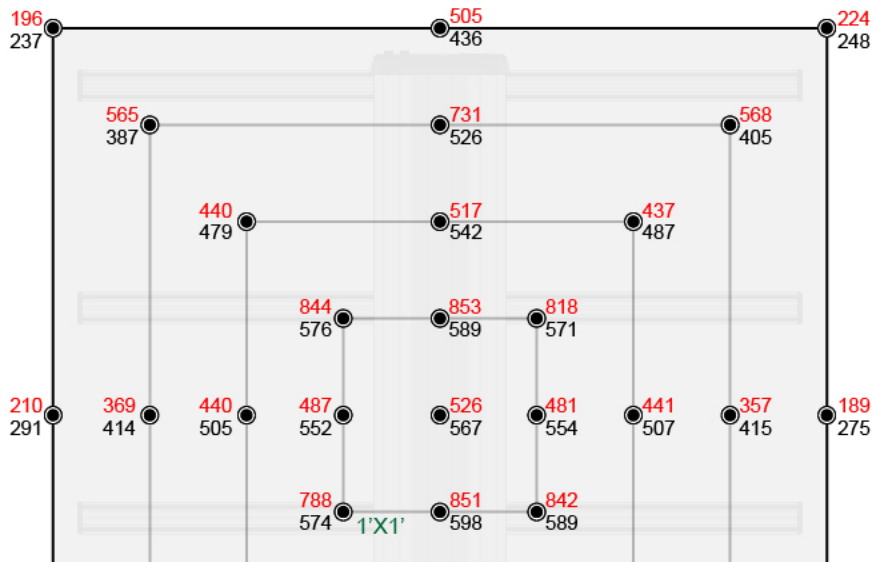

MODEL-V

HORTICULTURE LED GROW LIGHT

SPECIFICATIONS

PPF:	> 900 $\mu\text{mol/s}$
Efficacy:	> 2.6 $\mu\text{mol/J}$
Input Power:	Max 350W (Full Spectrum) / 10W (Far Red)
Power Factor:	$\geq 90\%$
Fixture Dimensions/Weight:	45"L x 44.6" W x 4.44" H / 23.62 lbs
Mounting Height:	> 6" (15.2cm) Above Canopy
Lifetime:	L90: > 54,000 hrs
Warranty:	5 Years Standard Warranty
Input Voltage:	Autosensing 100-277 V
Amp Draw:	120V/3.63A, 240V/1.34A, 277V/1.2A
Group Control:	YES

MODEL-W (Tested at 6" / Tested at 12")

Average PPFD 514/ 461

DIMENSIONS

FEATURES

- OUTSTANDING EFFICIENCY
- PLUG AND PLAY
- ON-BOARD DIMMING
- FULL SPECTRUM DESIGN
- INDEPENDENT FAR RED CHANNEL
- EXTERNAL CONTROLLABILITY
- GROUP CONTROL

SPECTRUM

MODEL-V

HORTICULTURE LED GROW LIGHT

SPECIFICATIONS

PPF:	> 900 $\mu\text{mol/s}$
Efficacy:	> 2.6 $\mu\text{mol/J}$
Input Power:	Max 350W (Full Spectrum) / 10W (Far Red)
Power Factor:	$\geq 90\%$
Fixture Dimensions/Weight:	45"L x 44.6" W x 4.44" H / 23.62 lbs
Mounting Height:	> 6" (15.2cm) Above Canopy
Lifetime:	L90: > 54,000 hrs
Warranty:	5 Years Standard Warranty
Input Voltage:	Autosensing 100-277 V
Amp Draw:	120V/3.63A, 240V/1.34A, 277V/1.2A
Group Control:	YES